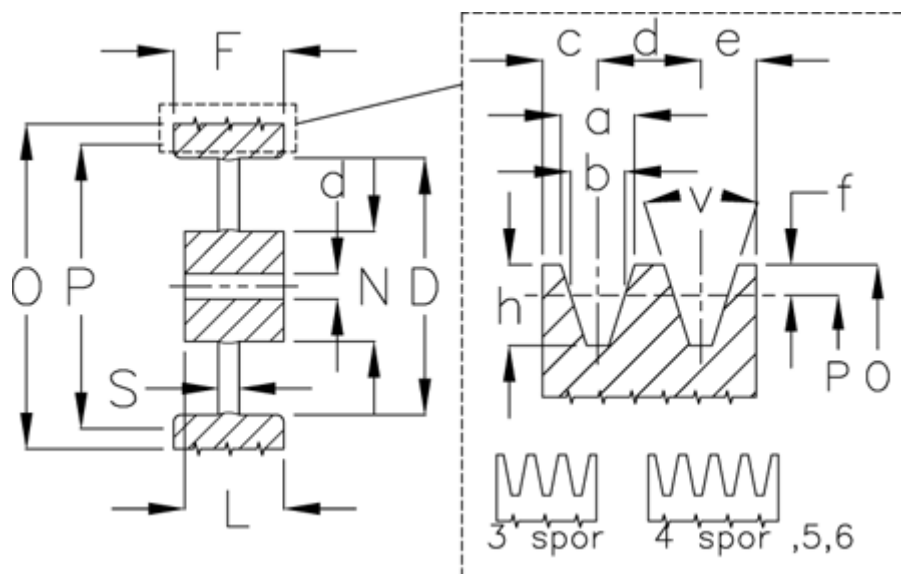

Article number: 60410235506

Description: V-belt pulley, no bore C 355/6

## Measures

D	= 298	S	= 30
d	= 25	Type	= C
F	= 161.5		
L	= 100		
N	= 114		
Number of ribs	= 6		
O	= 364.6		
P	= 355		